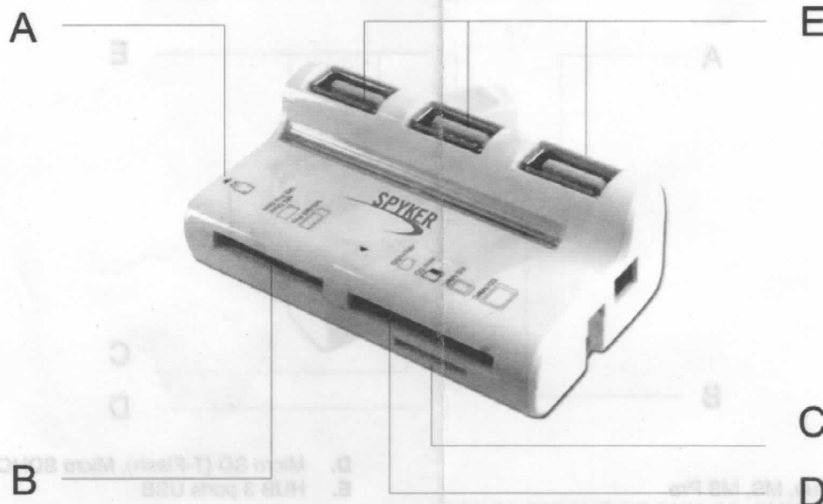

# SPY-LECT-CART-C1502 ( 3604009 )

### \* Description

Support USB 2.0

High speed transmission port,transfers rate is up to 480Mbps

Compatible USB1.1 standard port downwards

4 card insertion ports + 3 ports hub. Only one disk signs display, so cannot exchange data directly between all kinds of memory cards

### \* Specification

Product size: 50(L)×30(W)×26(H)mm

Product weight: 60g

Material: Plastic

Working temperature: -20°C to +65 °C

Humidity: 20% RH to 85% RH